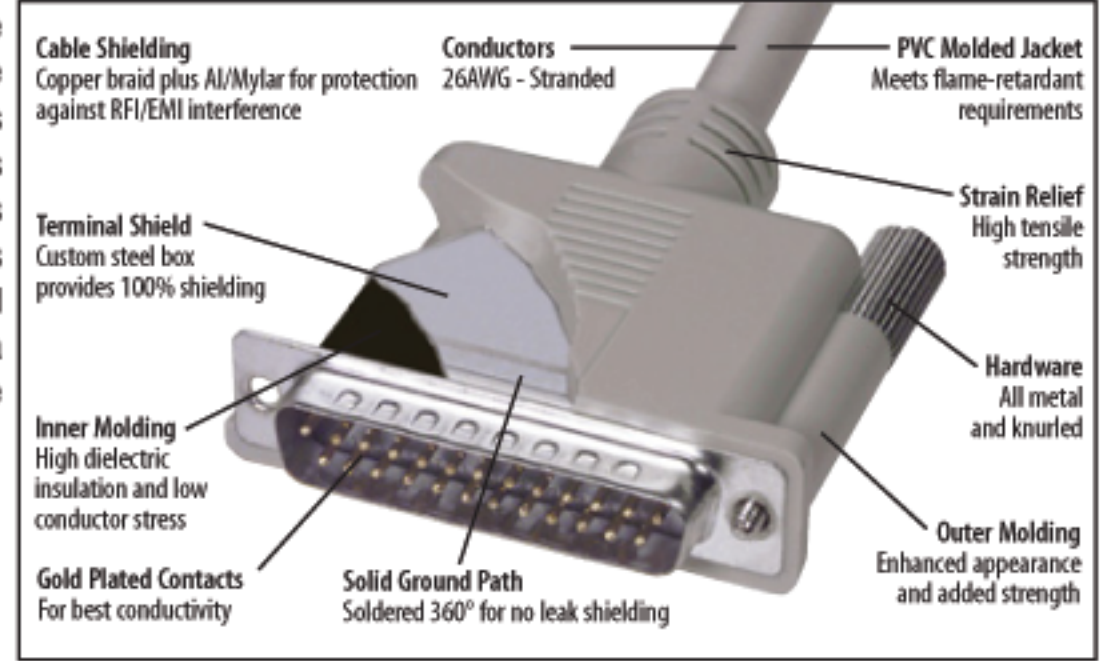

Premium Molded D-sub Cable, DB25 Male / Male, 5 ft

Features for this product

- Foil plus braid shield provides maximum protection against EMI/RFI
- Custom stamped steel internal enclosure provides 100% shielding and a robust strain relief
- Molded backshells provide durability and increased strength at cable entry point
- Gold plated contacts provide reliable connections with repeated mating cycles
- DB25 male to male connectors, lengths range from 2.5 ft. to 50 ft.

L-com's top of the line offering of D-sub cable assemblies provide maximum protection against data corrupting EMI/RFI. Double shielded cable (copper braid plus aluminum mylar foil) and a custom steel internal enclosure separate these cables from any off the shelf D-sub cable on the market. Ideal for any electrically noisy environment where fans, motors or switches are nearby. Custom lengths and pinouts are available with modest minimum requirements.

Premium D-Sub Cable Assemblies - Fully Populated and Double Shielded

The CS2N Series of D-Sub cable assemblies is our top of the line D-Sub cabling offering. These cables offer the best features for those applications where only the best will do. The bulk cable utilizes 26AWG stranded conductors with double shielding (copper braid plus aluminum mylar foil) and flexible PVC jacket. Fully molded backshells also have a unique stamped steel internal enclosure that provides the ultimate in shielding performance. Mounting is done via rugged 4-40 thumbscrews that are easy to grip without the need for a screwdriver. Hex nuts on female connectors are removable to expose 4-40 thumbscrews. Color: Light Gray.